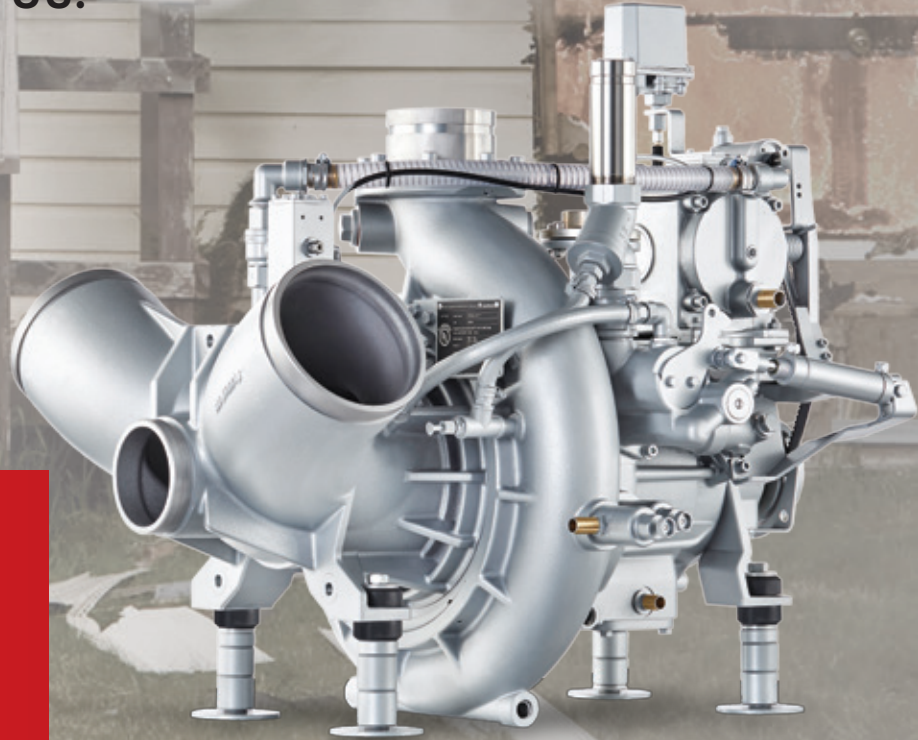

# NH SERIES PUMP

**ROSENBAUER - THE ONLY ONE,  
TRUE-SOURCE PROVIDER FOR  
A COMPLETE FIRE APPARATUS.**

## DRIVE OPTIONS

- ⦿ PTO Direct Driven - No Gear Box
- ⦿ PTO Gear Box with Multiple Drive Ratios
- ⦿ Split Shaft Gear Box

- Rosenbauer 500, 750, 1000, 1250 and 1500 GPM Single-Stage fire pumps, combined with a Rosenbauer 100 GPM, 600 PSI Four-Stage High Pressure Pump on one common shaft
- UL classified according to NFPA 1901
- Capable of volume and high pressure flows simultaneously
- Reduced water use when operating with high-pressure
- CAFS-like foam on high pressure
- Shaft supported by three bearings
- High grade stainless steel shaft
- 3D Spiral shaped impeller

- Bearings and seals are maintenance-free
- Self-adjusting mechanical seals
- High strength, light weight aluminum alloy
- Optional bronze sea water resistant housing and impellers
- Water strippers in the housing for best efficiency
- Vertically split pump case for ease of service
- Five-year warranty
- Quiet & efficient operation
- Optional around-the-pump foam system FIXMIX with up to three Ratios
- Automatic primer system